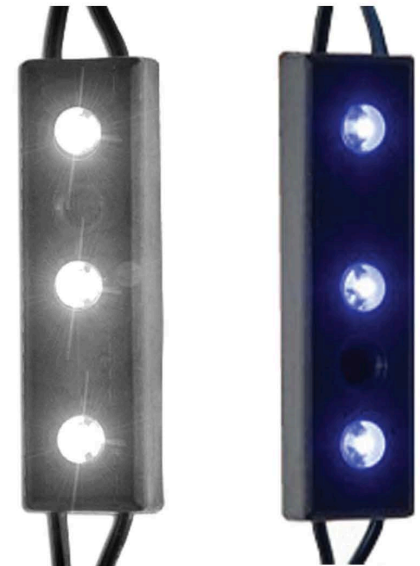

**Link up to 12 Lunar Lights with 1 Power Supply\***

Chain Together OR Connect with the Optional 3-way Splitter\*

## Recommended

Nano-Aquariums  
& 20" Length Tanks

1 x #1664 or 1 x #1666  
1 x 12V Power Supply #1670

24" Length Aquarium

2 Lunar Lights  
1 x 12V Power Supply #1670

30" Length Aquarium

2 Lunar Lights  
1 x 12V Power Supply #1670

36" Length Aquarium

3 Lunar Lights  
1 x 12V Power Supply #1670

48" Length Aquarium

3 Lunar Lights  
1 x 12V Power Supply #1670

60" Length Aquarium

4 Lunar Lights  
1 x 12V Power Supply #1670

72" Length Aquarium

4 Lunar Lights  
1 x 12V Power Supply #1670

Choose from two color spectrums:  
453nm Actinic Blue (#1664) or  
8,000k White (#1666)

\* 12v Power Supply #1670 (sold separately)  
\* 3-way Splitter #1671 (sold separately)