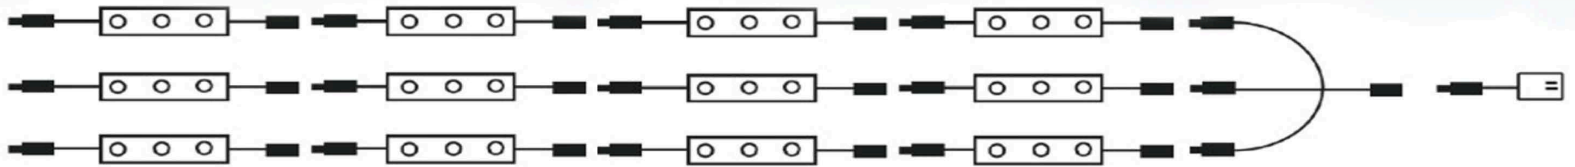

**Link up to 12 Lunar Lights with 1 Power Supply\***

Chain Together OR Connect with the Optional 3-way Splitter\*

## Aquarium Size

## Recommended

Nano-Aquariums  
& 20" Length Tanks

1 x #1664 or 1 x #1666  
1 x 12V Power Supply #1670

24" Length Aquarium

2 Lunar Lights  
1 x 12V Power Supply #1670

30" Length Aquarium

2 Lunar Lights  
1 x 12V Power Supply #1670