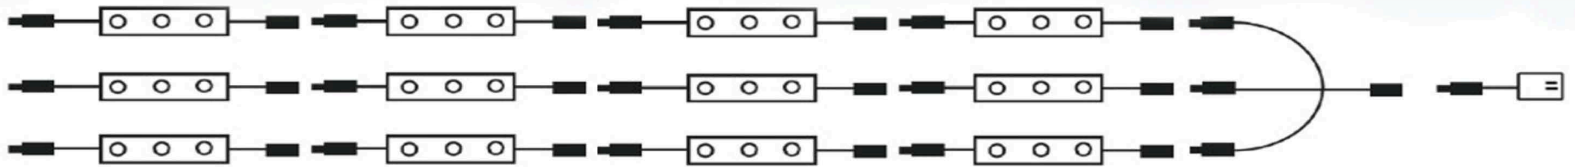

Link up to 12 Lunar Lights with 1 Power Supply*

Chain Together OR Connect with the Optional 3-way Splitter*

Aquarium Size

Recommended

Nano-Aquariums
& 20" Length Tanks

1 x #1664 or 1 x #1666
1 x 12V Power Supply #1670

24" Length Aquarium

2 Lunar Lights
1 x 12V Power Supply #1670

30" Length Aquarium

2 Lunar Lights
1 x 12V Power Supply #1670

36" Length Aquarium

3 Lunar Lights
1 x 12V Power Supply #1670

48" Length Aquarium

3 Lunar Lights
1 x 12V Power Supply #1670

60" Length Aquarium

4 Lunar Lights
1 x 12V Power Supply #1670

72" Length Aquarium

4 Lunar Lights
1 x 12V Power Supply #1670

Choose from two color spectrums:
453nm Actinic Blue (#1664) or
8,000k White (#1666)