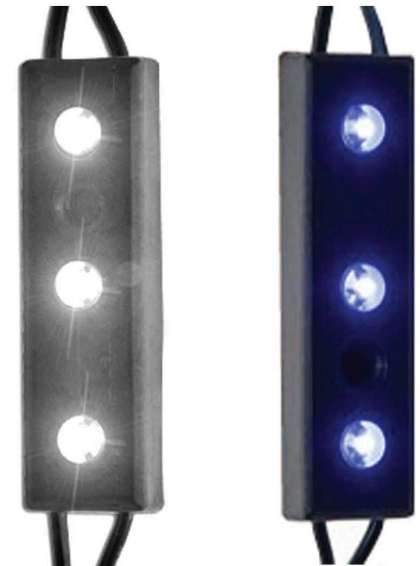

Link up to 12 Lunar Lights with 1 Power Supply*

Chain Together OR Connect with the Optional 3-way Splitter*

Aquarium Size

Recommended

Nano-Aquariums
& 20" Length Tanks

1 x #1664 or 1 x #1666
1 x 12V Power Supply #1670

24" Length Aquarium

2 Lunar Lights
1 x 12V Power Supply #1670

30" Length Aquarium

2 Lunar Lights
1 x 12V Power Supply #1670

36" Length Aquarium

3 Lunar Lights
1 x 12V Power Supply #1670

48" Length Aquarium

3 Lunar Lights
1 x 12V Power Supply #1670

60" Length Aquarium

4 Lunar Lights
1 x 12V Power Supply #1670

72" Length Aquarium

4 Lunar Lights
1 x 12V Power Supply #1670

Choose from two color spectrums:
453nm Actinic Blue (#1664) or
8,000k White (#1666)