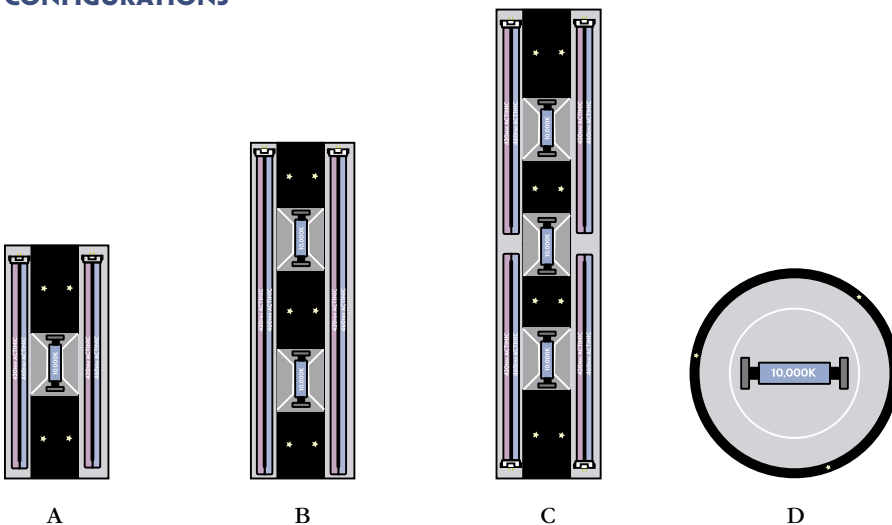

A TRULY COMPLETE LIGHTING SYSTEM

Polished German parabolic reflectors pump up the light output while the splash lenses protect the lamps and fixture from corrosion. Sleek hanging stainless hardware and docking mounts included. Independent 6 ft. power cords allow independent control of the Dual Actinics, PowerPaq HQI Metal Halides and Moon White Lunar Lights.

PENDANT

The Outer Orbit Pendant includes a single 10,000k HQI lamp, internal reflector, retractable hanging bracket, 16 ft. lamp cord and remote electronic ballast assembly with quick disconnect. It also features Moon White Lunar Lights along the rim.

OUTER ORBIT

Model	Length	10,000k PowerPaq	Actinic 460/420nm	Lunar Light Moon White	Independent Control	Fan Cooled	Product Dimensions	Total Watts	Total Amps	Shipping Config	Weight
1040	24"	1x150watt	2x65watt	4	Yes	Yes	24" x 15" x 4.25"	280	2.4	A	18 lbs
1041	36"	1x150watt	2x96watt	4	Yes	Yes	36" x 15" x 4.25"	342	3.0	A	23 lbs
1042	48"	2x150watt	2x130watt	6	Yes	Yes	48" x 15" x 4.25"	560	4.7	B	31 lbs
1043	60"	2x150watt	2x130watt	6	Yes	Yes	60" x 15" x 4.25"	560	4.7	B	33 lbs
1044	72"	3x150watt	4x96watt	8	Yes	Yes	72" x 15" x 4.25"	834	7.18	C	45 lbs
1050	Pendant	1x150watt	None	3	Yes	No	W 9.5" x H 7"	150	1.35	D	12 lbs.

CONFIGURATIONS

CURRENT