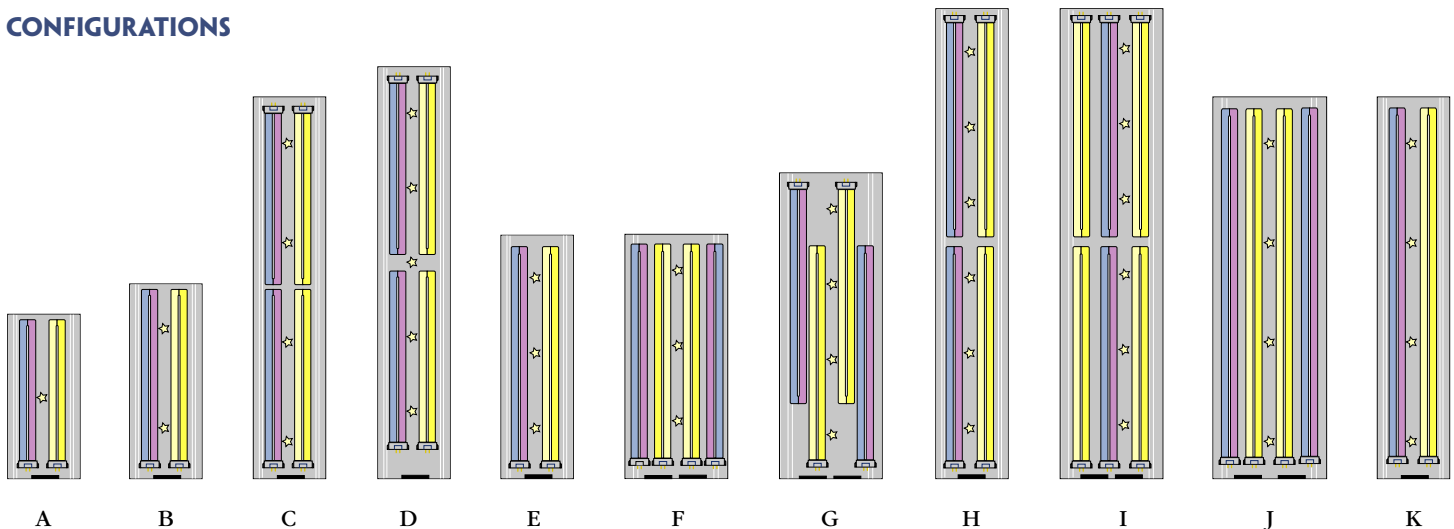

ORBIT

Model	Length	Dual Daylight 6,700k/10,000k	Dual Actinic 420nm/460nm	Lunar Light Moon White	Independent Control	No. Fans	Product Dimensions	Total Watts	Total Amps	Config.	Shipping Weight
1020	20"	1x40 watt	1x40 watt	1	Yes	1	20.5" x 8.25" x 4.5"	80	0.7	A	9 lbs.
1021	24"	1x65 watt	1x65 watt	2	Yes	1	24.75" x 8.25" x 4.5"	130	0.95	B	12 lbs.
1022	30"	1x65 watt	1x65 watt	2	Yes	1	30.25" x 8.25" x 4.5"	130	0.95	B	13 lbs.
1023	36"	1x96 watt	1x96 watt	3	Yes	1	36.75" x 8.25" x 4.5"	192	1.56	E	11 lbs.
1024	48"	2x65 watt	2x65 watt	4	Yes	1	48.25" x 8.25" x 4.5"	260	1.6	C	20 lbs.
1025	60"	2x65 watt	2x65 watt	5	Yes	1	60" x 8.25" x 4.5"	260	1.7	D	21 lbs.
1026	72"	2x96 watt	2x96 watt	6	Yes	1	72" x 8.25" x 4.5"	384	3.1	H	29 lbs.
1030	36"	2x96 watt	2x96 watt	3	Yes	2	36.75" x 11.6" x 4.25"	384	3.1	F	20 lbs.
1031	48"	2x96 watt	2x96 watt	4	Yes	2	48.25" x 11.6" x 4.25"	384	3.2	G	23 lbs.
1033	72"	4x96 watt	2x96 watt	6	Yes	2	72" x 11.6" x 4.25"	576	4.5	I	33 lbs.

ORBIT EXTREME

1027	48"	1x130 watt	1x130 watt	4	Yes	1	48.25" x 8.25" x 4.5"	260	1.7	K	22 lbs.
1034	48"	2x130 watt	2x130 watt	4	Yes	2	48.25" x 11.6" x 4.25"	520	3.6	J	24 lbs.

CONFIGURATIONS

CURRENT