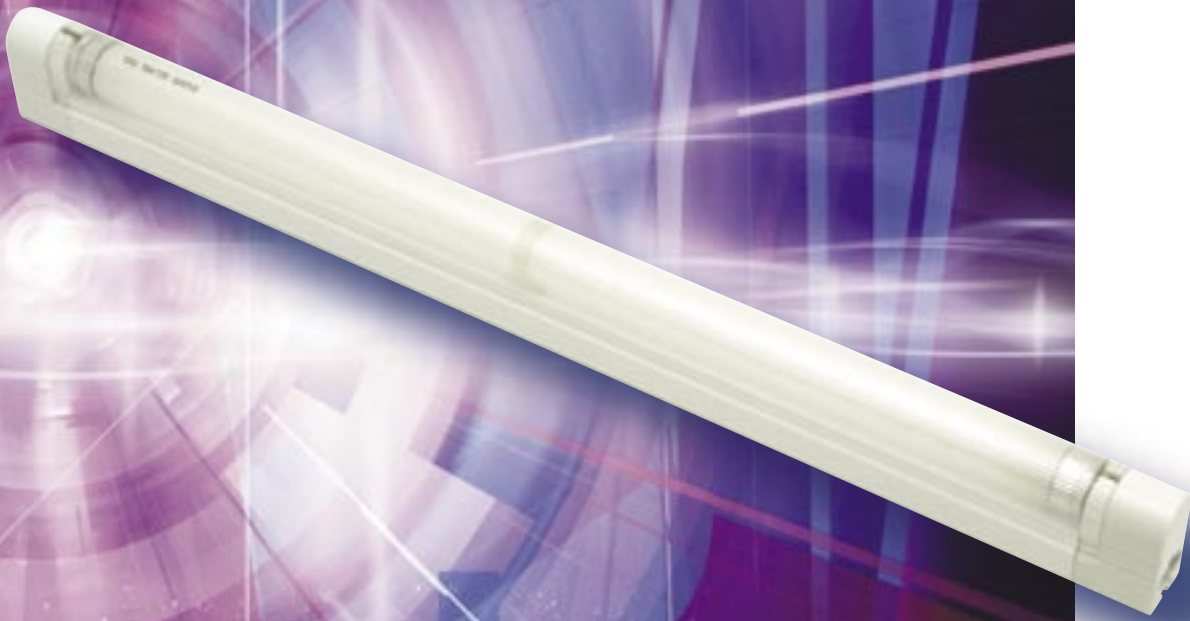

**READY.
SET.
DONE.**

A quick twist and our ultra-low-profile T5 Nova series is installed. Link them together to create custom configurations for more light in much less space, giving you a bright shining value you won't want to miss.

GREATER LIGHT OUTPUT THAN STANDARD T8 & T12 LAMPS

SLIM DESIGN

LINKABLE

ENERGY EFFICIENT

SIMPLE INSTALLATION

INCLUDES LAMP

NOVATM
T5 Retrofit

CURRENT WHAT'S NEXT

WWW.CURRENT-USA.COM

NOVA™ T5 Retrofit

A REAL NO-BRAINER

On a tight budget and tight on space? Need more light? Our Nova Retrofit is a high lumen T5 lamp design that packs a lot of lumens for a very affordable price. In fact, one 28 watt lamp produces nearly the same amount of light as a 40 watt standard-output fluorescent lamp.

SLIM THINGS DOWN

Nova Retrofit is sleek, low profile, and energy efficient with room to grow. Start with one and add a light as you go. The unique linking system comes with every Nova so adding more strips is quick and easy. Unmatched in its ease of installation, the Nova is perfect for new installations or for enhancing your existing system with 10,000k Daylight or 460nm Actinic.